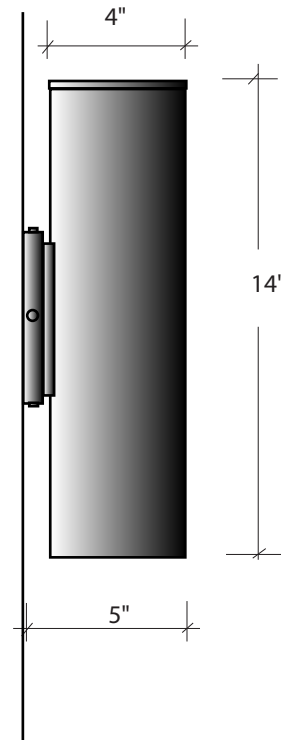

Suitable for damp location
Convient aux endroits humides