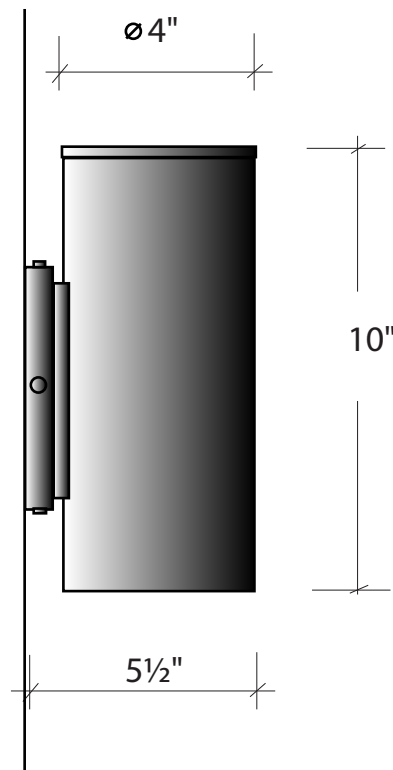

CYL Keg

#2530-4-CYL-KEG

Dimension: 4" x 5½" x 10"

Lamp Type: LED 10w

Weight: ± 10 Lbs.

UP* & DOWN LIGHT (*with Tempered Glass)

Available in Coated Aluminum, Black, Flat black, White, Red, Blue, Green, Yellow, Brown, Silver, Arch Brown. Powder coat catalyzed paint.

Installed to the junction box with an anchor plate fixed to the ceiling structure.

Outdoor fixture rated for wet location.

Suitable for damp location
Convient aux endroits humides